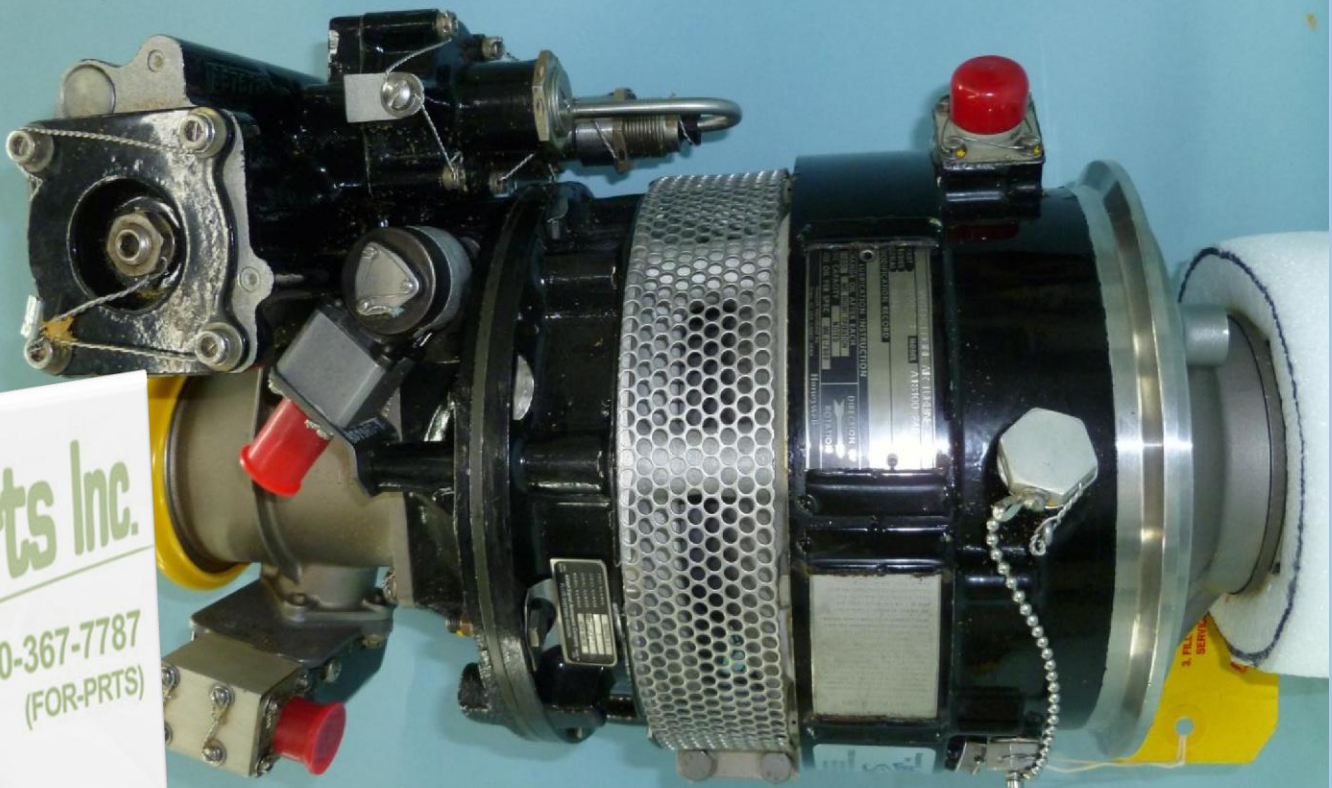

*WE OFFER LOANERS/
RENTALS/EXCHANGES

*NO CONTRACTS OR LONG
TERM COMMITMENTS

*CONTACT THE JET PARTS
SALES TEAM FOR MORE
INFORMATION

1-800-367-7787

NOW, THAT'S REAL BRIGHT!!

383702-2-1 HONEYWELL STARTER